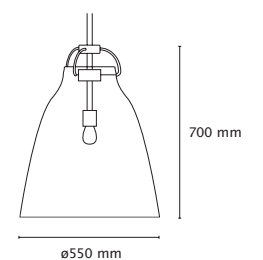

Caravaggio P4

By Cecilie Manz 2006

Caravaggio P4, E27

Surface: Black/white high-gloss lacquered
Class: IP20, Class of insulation II
Light source: E27 max 200W

Large room pendant with feminine lines

The introduction of the P4 large room pendant represents the natural development of the successful Caravaggio pendant series. Caravaggio P4 looks its best in large high ceiling rooms, whether this is business premises, public environments or in private homes.

Caravaggio P4, E2

ø550 mm